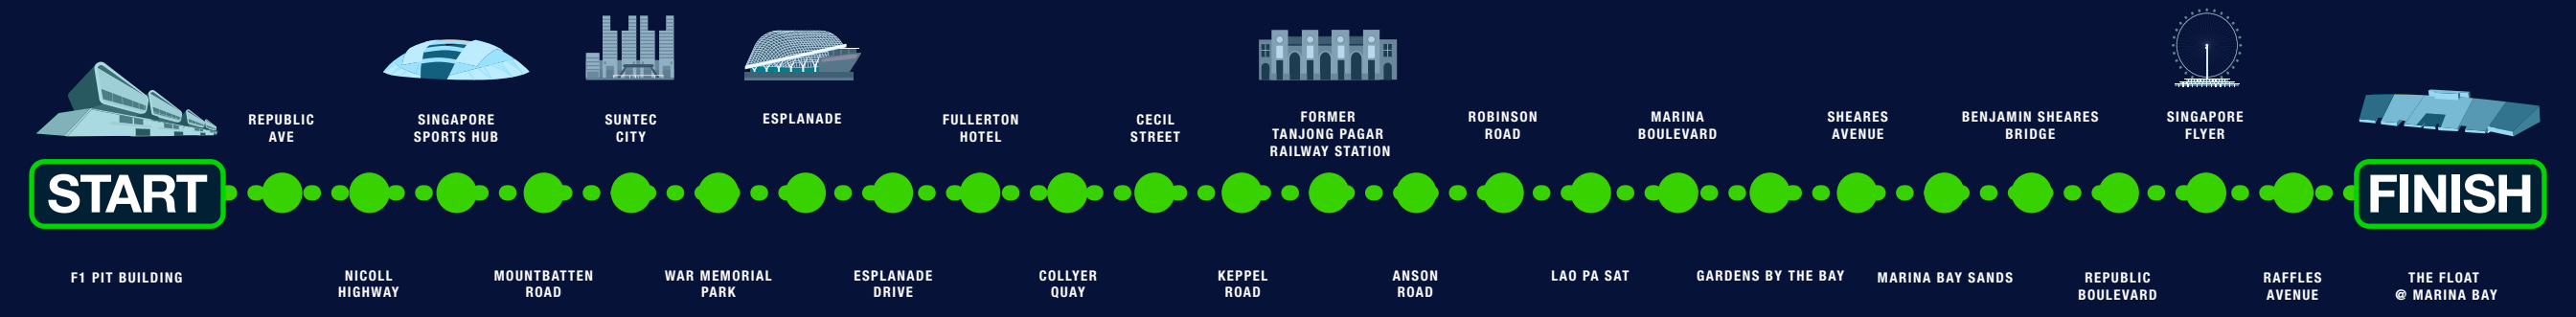

standard chartered
SINGAPORE MARATHON
 2022

21.1 KM

HALF-MARATHON

LEGEND
 1 KM KM MARKERS
 1 AS AID STATIONS