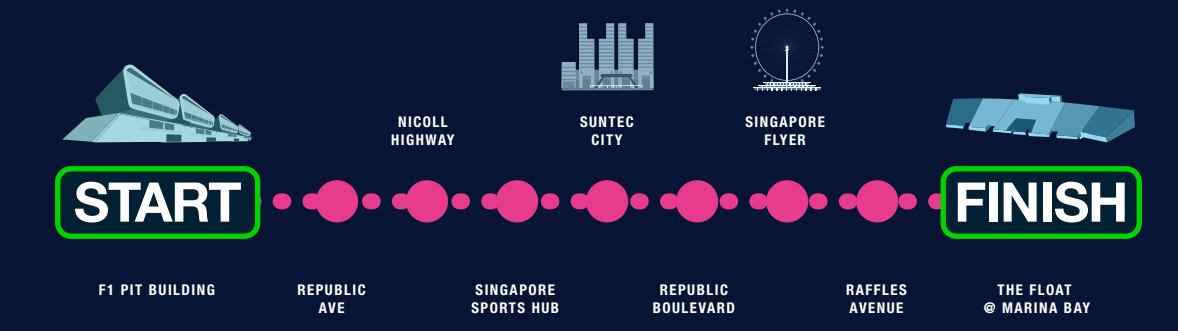

standard chartered
SINGAPORE MARATHON
 2022

10KM

RUN

LEGEND
 1 KM KM MARKERS
 1 AS AID STATIONS