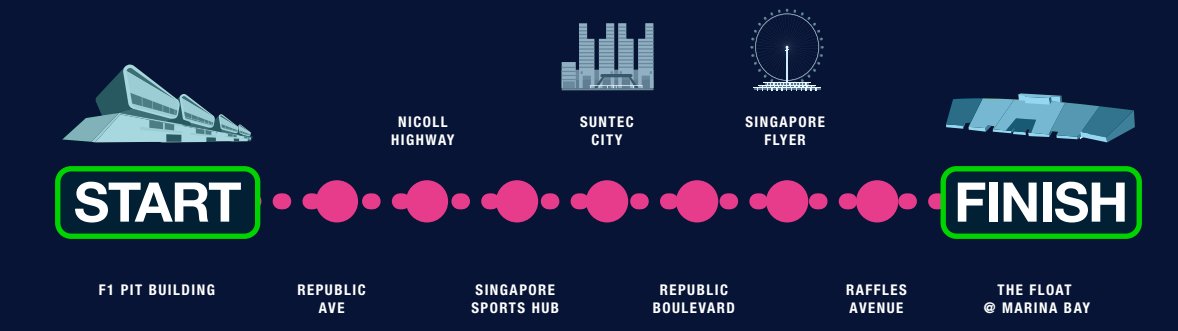

standard chartered
SINGAPORE MARATHON
 2022

10KM

RUN

LEGEND
 1 KM MARKERS
 1 AS AID STATIONS