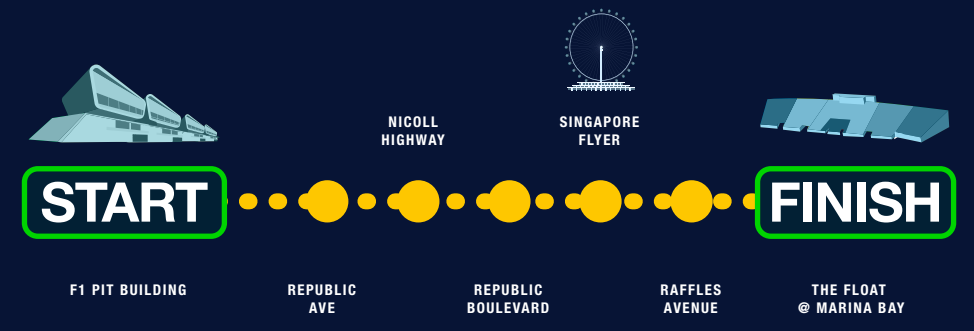

standard chartered
SINGAPORE MARATHON
 2022

5KM

RUN

LEGEND
 1 KM KM MARKERS
 1 AS AID STATIONS