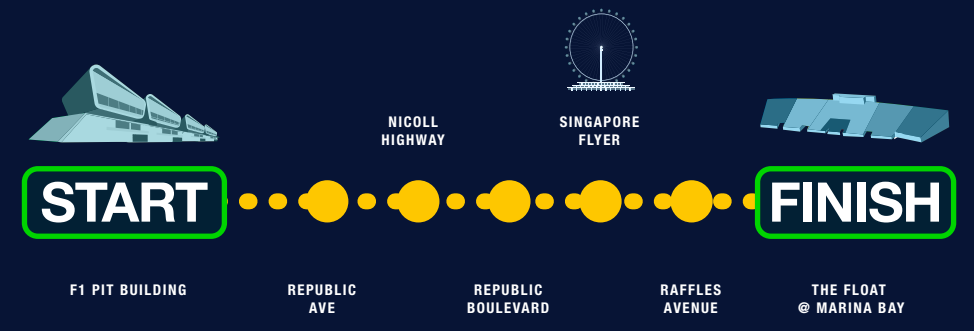

standard chartered
SINGAPORE MARATHON
 2022

5KM

RUN

LEGEND
 1 KM MARKERS
 1 AS AID STATIONS