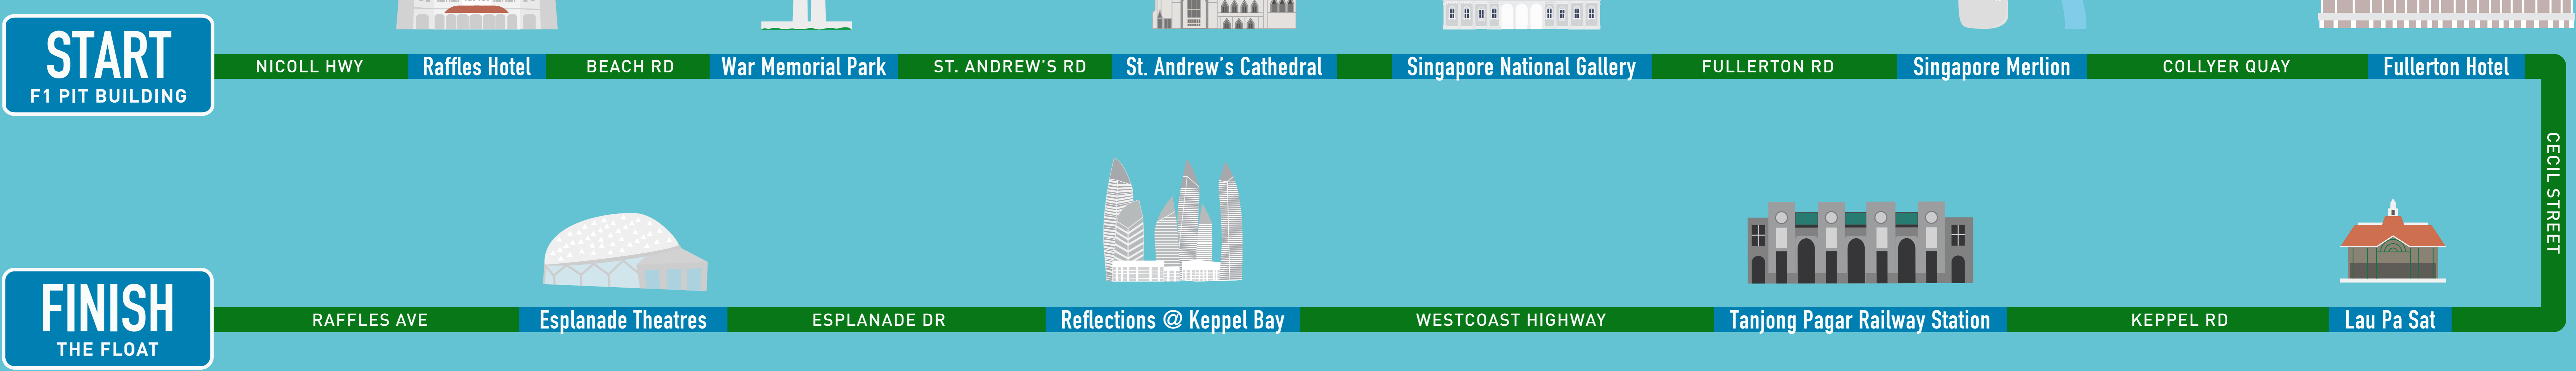

Standard Chartered
Singapore Marathon
2018

HALF MARATHON 21.1KM

1 KM MARKER

AID STATION

COOLING ZONE

TITLE SPONSOR

IN SUPPORT OF
SPORT PROMOTION

HELD IN